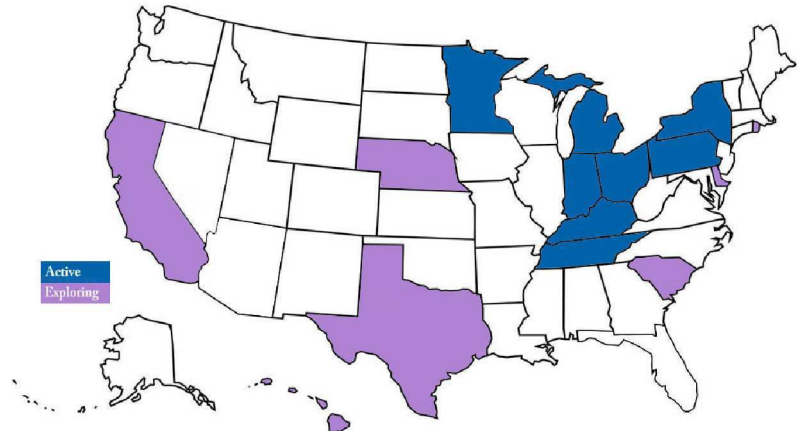

May 2024 States & Counties

8 Ohio ERNs: Allen, Ashland, Auglaize, Butler, Crawford, Cuyahoga, Defiance, Erie, Fulton, Hamilton, Hancock, Hardin, Henry, Huron, Lorain, Lucas, Marion, Mercer, Montgomery, Morrow, Ottawa, Paulding, Putnam, Richland, Ross, Sandusky, Seneca, Shelby, Van Wert, Williams, Wood, Wyandot

6 Michigan ERNs: Calhoun, Kalamazoo, Kent, Muskegon, Oceana, Ottawa, St Joseph

5 Kentucky ERNs: Anderson, Hardin, Lee, Montgomery, Morgan and Wolfe

2 New York ERNs: Albany, Columbia, Fulton, Montgomery, Ontario, Rensselaer, Saratoga, Schenectady

1 Tennessee ERN: Shelby

1 Minnesota ERN: Southwest region

1 Indiana ERN: Johnson

1 Pennsylvania ERN: Lancaster

Exploring or Under Development: CA DE, HI, IN, KY, MA, MI, NY, OH, PA, SC, TX