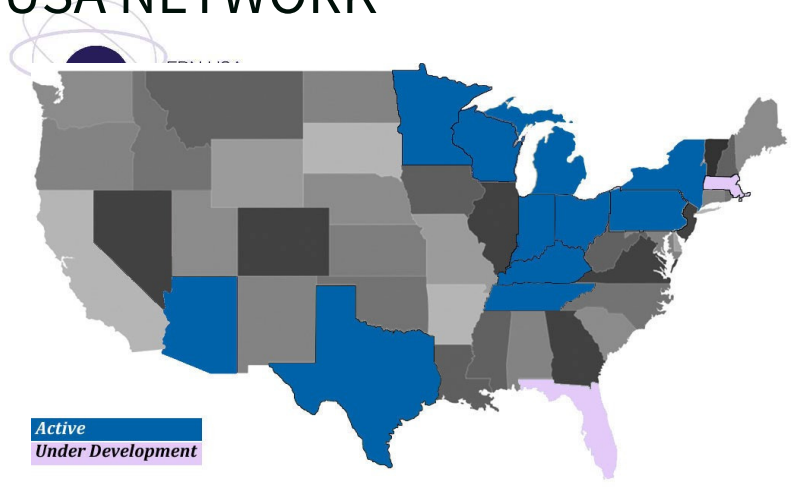

### Employee Utilization

Supportive Employment Transforms Companies

**15.4%**

**Southwest Michigan**

**EMPLOYER MEMBERS**

**STRATEGIC PARTNERS**

**THE ERN USA NETWORK**

-  Collaborative Development Process
-  Employer Led Model
-  Shared Success Coach
-  Resources  Skill Building
-  Outreach Tools
-  Data and Process Driven CMS
-  Peer Learning Events
-  500+% ROI

**States & Counties**

- 8 Michigan ERNs:** Branch, Calhoun, Kalamazoo, Kent, Muskegon, Oceana, Ottawa, Saginaw, St Joseph
- 4 New York ERNs:** Albany, Columbia, Fulton, Montgomery, Rochester, Rensselaer, Schenectady
- 8 Ohio ERNs:** Ashland, Cuyahoga, Jackson, Lucas, Marion, Mahoning, Montgomery, Richmond, Ross, Vinton
- 1 Indiana ERN:** Johnson
- 1 Kentucky ERN:** Hazard, Gallatin, Laurel, Rowan, Scott
- 1 Minnesota ERN:** Southwest
- 1 Pennsylvania ERN:** Lancaster
- 1 Tennessee ERN:** Shelby
- 1 Texas ERN:** McLennan
- 1 Wisconsin:** Green, Rock
- Under Development:** FL, IN, KY, OH, OR, PA, MN, NB, NY