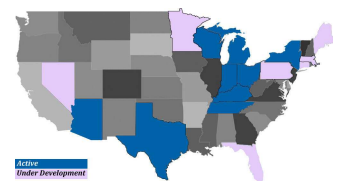

Employee Utilization

Supportive Employment Transforms Companies

20.5%